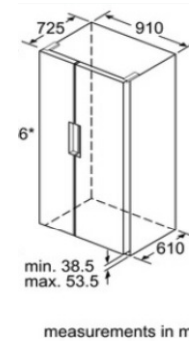

Model Number	Picture	Brief Description	

KA92DSB30

Side-by-Side Refrigerator, 636 litres, with display, **Black** Glass door with drinking water & ice dispenser, crushed ice, ice cube, - 2 cooling system , Optical and Acousting door warning, Child lock, LED light, Twin LED electronic control, Bar handle, NoFrost, iQ 700 series, 348 kWh per year, Home Connect Ready
(H 1756 x W 910mm)

258,000

Installation guideline for KA92DSB30 and KA92NLB35

KA92NLB35

Side-by-Side Refrigerator, 655 litres, with display, **Black** Glass door, NoFrost, 2 cooling systemm, Optical and Acousting door warning, Child lock, LED light, Twin LED electronic control, Integrated vertical handle, iQ 700 series, 385 kWh per year, Home Connect Ready
(H 1756 x W 910mm)

165,000

KA56NV40NE

Side-by-Side, 618 litres, Inox look, LED display

87,000

Free Standing Fridge- Freezers