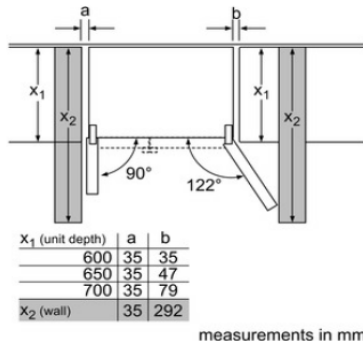

Installation guideline for KA92DSB30 and KA92NLB35